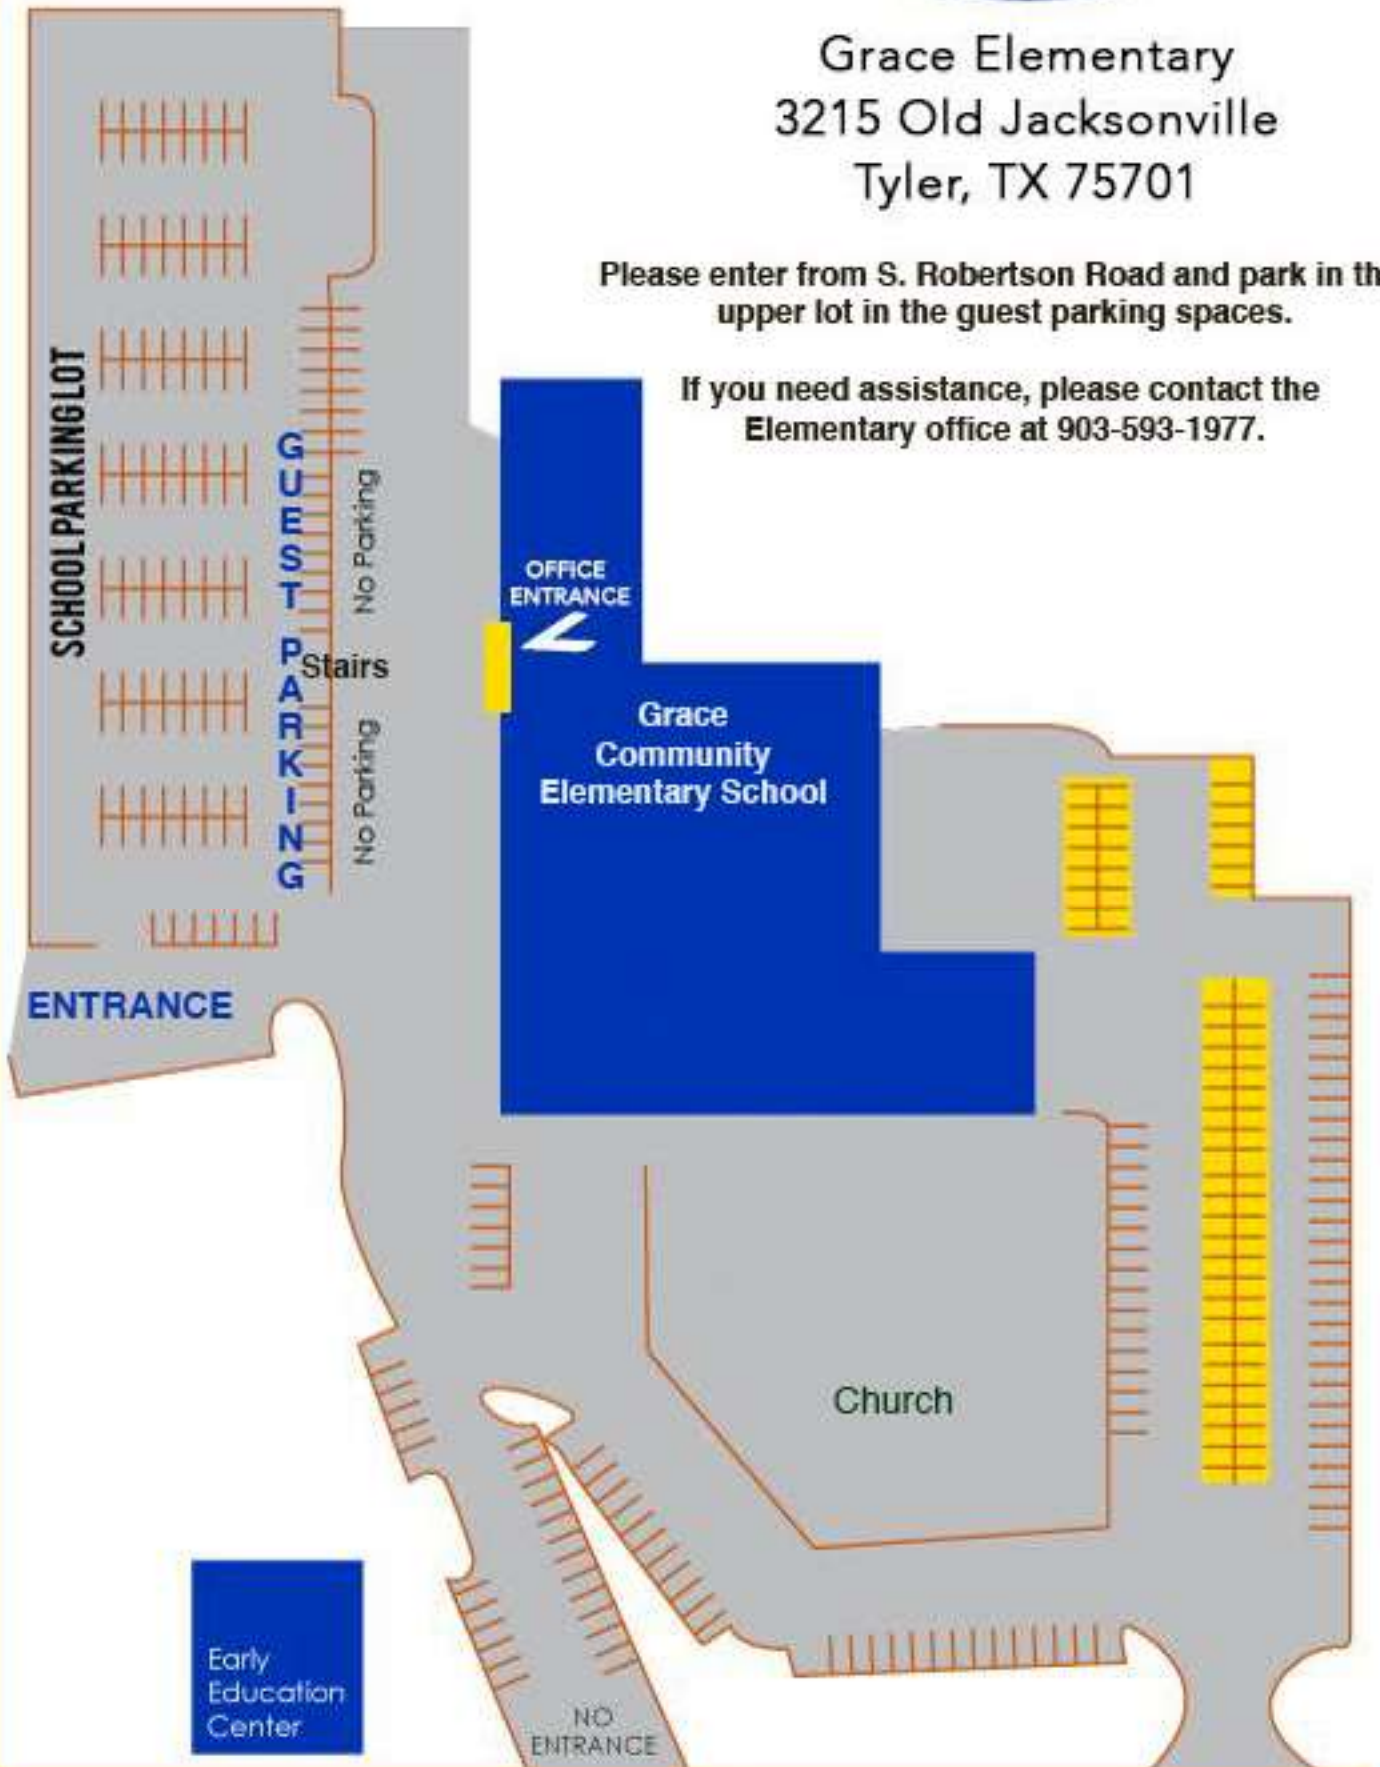

Welcome to our guests
at Grace Community School!

Grace Elementary
3215 Old Jacksonville
Tyler, TX 75701

Please enter from S. Robertson Road and park in the
upper lot in the guest parking spaces.

If you need assistance, please contact the
Elementary office at 903-593-1977.

S. ROBERTSON

OLD JACKSONVILLE ROAD